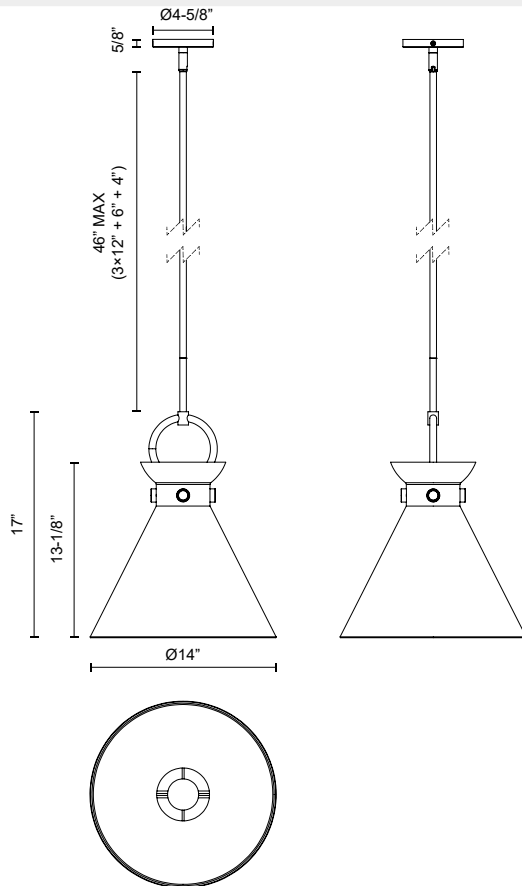

alora mood

P. 1.855.855.8926

CANADA: 19054 28TH Avenue Surrey - BC V3Z 6M3

USA: 3035 E. Lone Mountain Rd - Las Vegas, NV, 89081

EMERSON PD412014

FIXTURE DIMENSIONS	D14" x H17"
LAMP TYPE	E26
MAX WATTAGE	60W
BULB QTY	1
BULBS INCLUDED	No
VOLTAGE	120V
MATERIAL	Steel
ROD LENGTH	46" Max (3x12" + 1x6" + 1x4")
MINIMUM HANG HEIGHT	27"
SLOPED CEILING ADAPTABLE	Yes, Up to 45 Degrees
LOCATION	Dry
CANOPY DIMENSIONS	D4-5/8" x H5/8"
PAINT FINISH	AG01; MB01;

[D - Diameter, L - Length, W - Width, H - Height, E - Extension]

AVAILABLE FINISHES:

PD412014AG
Aged Gold

PD412014AGMB
Aged Gold/Matte
Black

PD412014MBAG
Matte Black/Aged
Gold

*For complete warranty terms, please visit: www.aloralighting.com/warranty